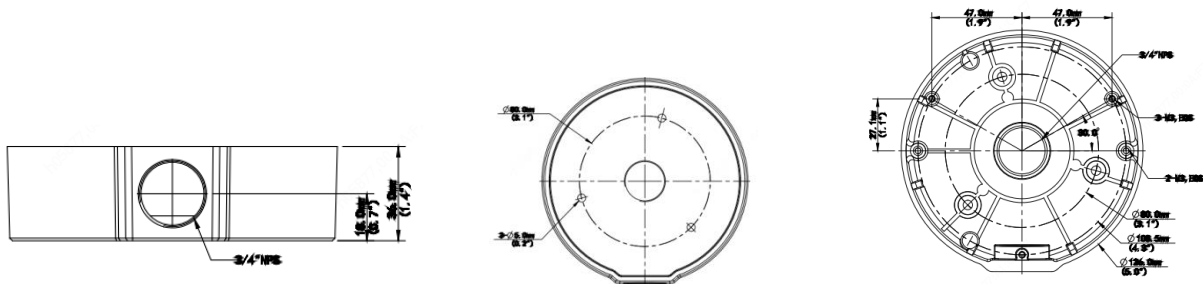

Fixed Dome Junction Box

TR-JB03-H-IN

Specifications

Bracket	TR-JB03-H-IN
Application	Junction box for IPC363X Series, IPC36XXS/E Series fixed dome and 4MP fisheye
Dimensions	Φ126mm*36mm (4.96" x1.42")
Weight	0.24kg(0.53lb)
Material	Aluminum alloy

Dimension

www.uniview.com/uniarch

©2019 Zhejiang Uniview Technologies Co., Ltd. All rights reserved.

*Product specifications and availability are subject to change without notice.